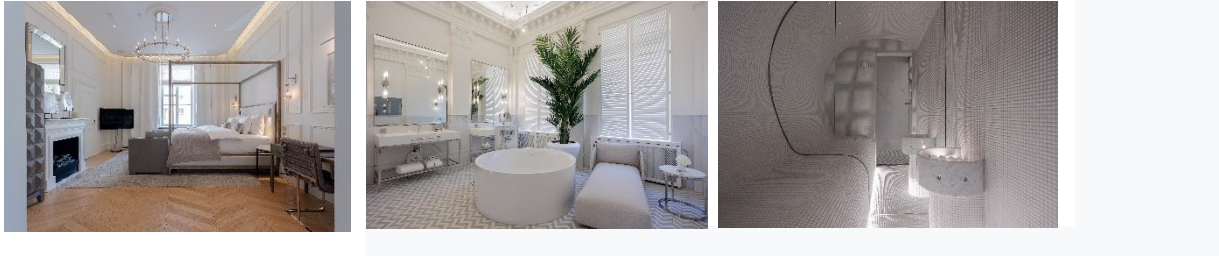

Suite Signature

Maria Signature Suite

The Maria Signature Suite has been designed to showcase the true essence of the Maria Hotel. Combining timeless elegance with unparalleled luxury, it stands out for its excellence. Sparkling chandeliers illuminate the high ceilings while the hardwood floors guide you through the suite.

A magnificent space to indulge in, the Maria Signature Suite features a chic and inviting living area, generously sized for entertaining guests, and a regal bedroom with a sumptuous king-size bed, perfect for resting after a day exploring the wonders of Helsinki.

It is complemented by a serene spa-style bathroom, offering ultimate relaxation and rejuvenation.

All your needs are met at the touch of a button, as every suite at the Maria Hotel is connected to our concierge, dining, wellness, and in-suite entertainment services via smart devices.

The Maria Signature Suite is a masterpiece of comfort and sophistication, meticulously detailed for an exceptional stay.